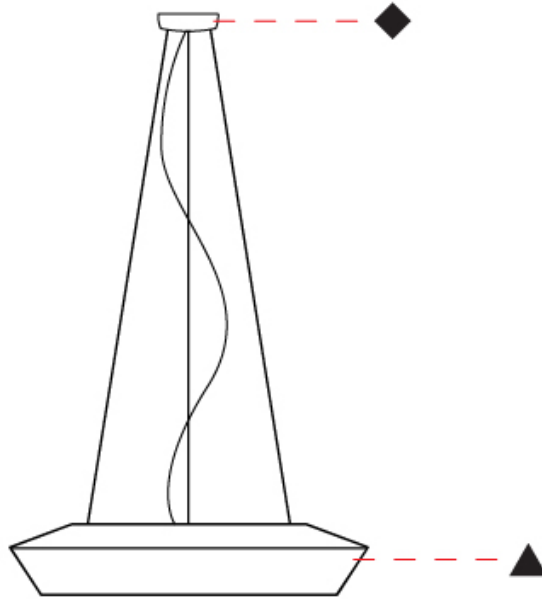

BANYO SUSPENSION

D111003-

PROJECT

TYPE

SPECIFIER

QUANTITY

DATE

D