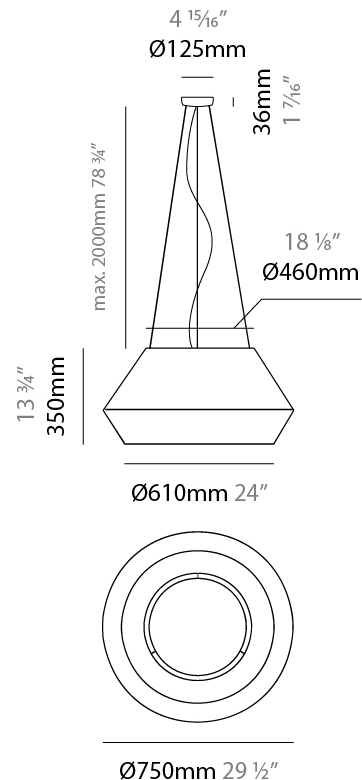

PROJECT	
TYPE	
SPECIFIER	
QUANTITY	
DATE	

BANYO SUSPENSION

D111002-

base number Finish
Options

1. To build a product code in our configurator select the specify button on the base model # product page
2. To build a manual product code on this datasheet choose from the options listed below in blue font and add the suffix to the base model #

GENERAL

Series: Banyo
Partner: Ole
Division: Design
Installation: Suspension
Product Type: Pendant
Mounting Location: Ceiling
Light Distribution: Direct

PHYSICAL

Shape: Dome
Diameter (mm): 750
Diameter (in): 29 1/2
Height (mm): 350
Height (in): 13 3/4
Max. Overall Height (mm): 2350
Max. Overall Height (in): 92 1/2
Weight (kg): 10
Weight (lbs): 22.05
Diffuser: Satin Glass
Fixture Finish: BEI / BLK / BLU / COG / DGN / GRY / MRN / MOC / MUS / OLV / SIL / STN / TER / WHI
Holder Finish: MBK
Accent Finish: MBK
Fixture Material: Fabric Cord / Metal
Primary Material: Fabric - Recycled
Cable Details: 2000mm/78 3/4" Cable - Transparent
Upon Request: Matte White Holder

ELECTRICAL

Number of Lamps: 3
Lamp Type: LED Retrofit
Lamp Shape: A19
Bulb Included: Bulb Not Included
Max. Wattage Per Lamp (W): 15
Lamp Base: E26
Input Voltage (V): 120
Upon Request: 277Vac / GU24

LED

OPTICAL

RATINGS AND CERTIFICATIONS

Certified By: Certified for North American Standards
IP rating: IP20